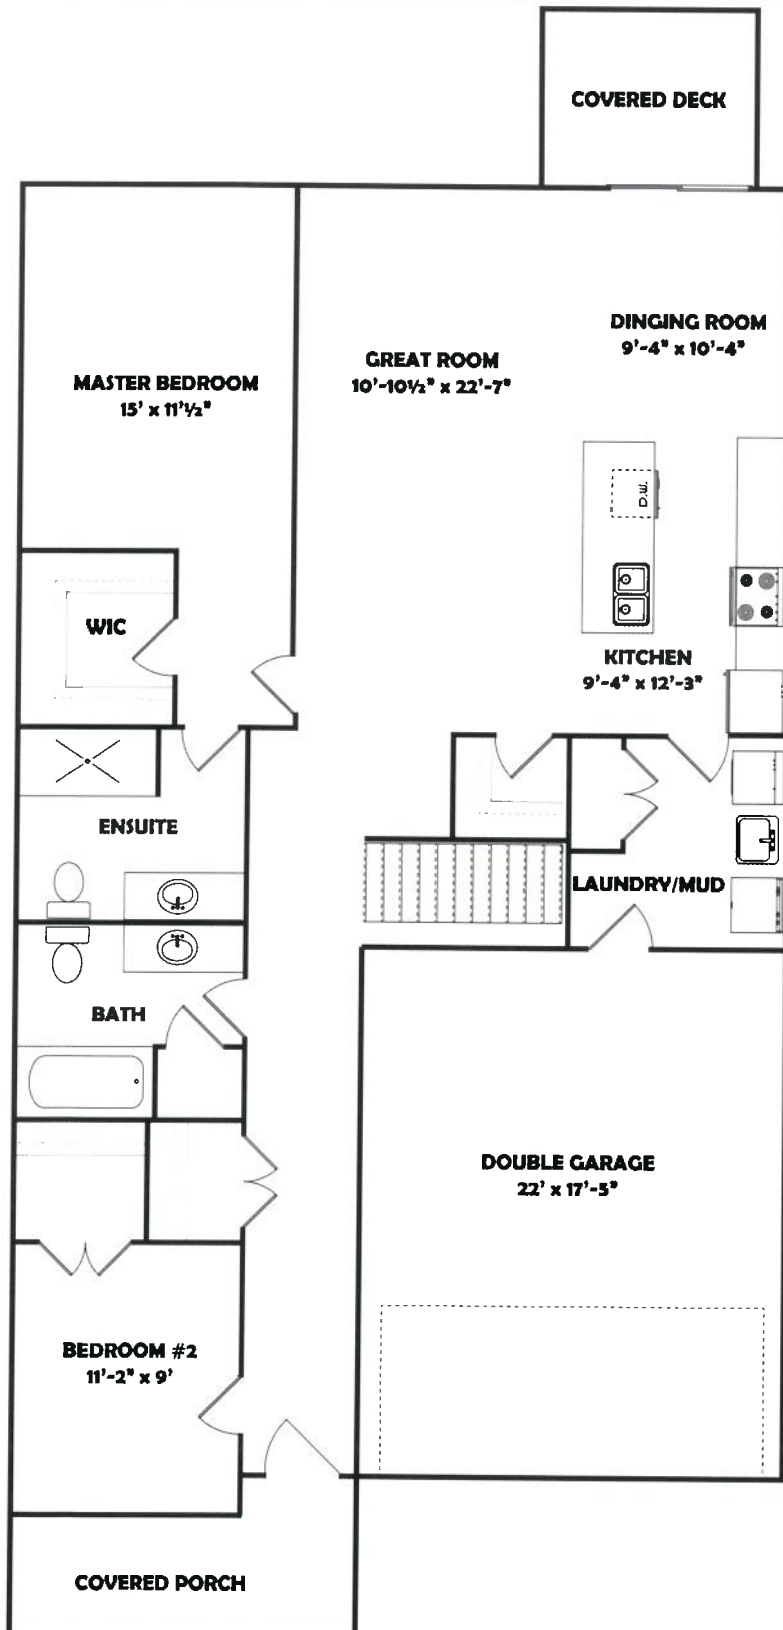

# "MARKEN" HOMES

Dream, Design, Build  
905-374-7533

**Main Floor: 1480 SF**  
\*room sizes are approximations

# "MARKEN" HOMES

Dream, Design, Build  
905-374-7533

**Main Floor: 1480 SF**  
\*room sizes are approximations

MEADOW  
VALE  
ESTATES

# "MARKEN" HOMES

Dream, Design, Build  
905-374-7533

**Main Floor: 1250 SF**  
\*room sizes are approximations

# "MARKEN" HOMES

Dream, Design, Build  
905-374-7533

**Main Floor: 1250 SF**  
\*room sizes are approximations

MEADOW  
VALE  
ESTATES