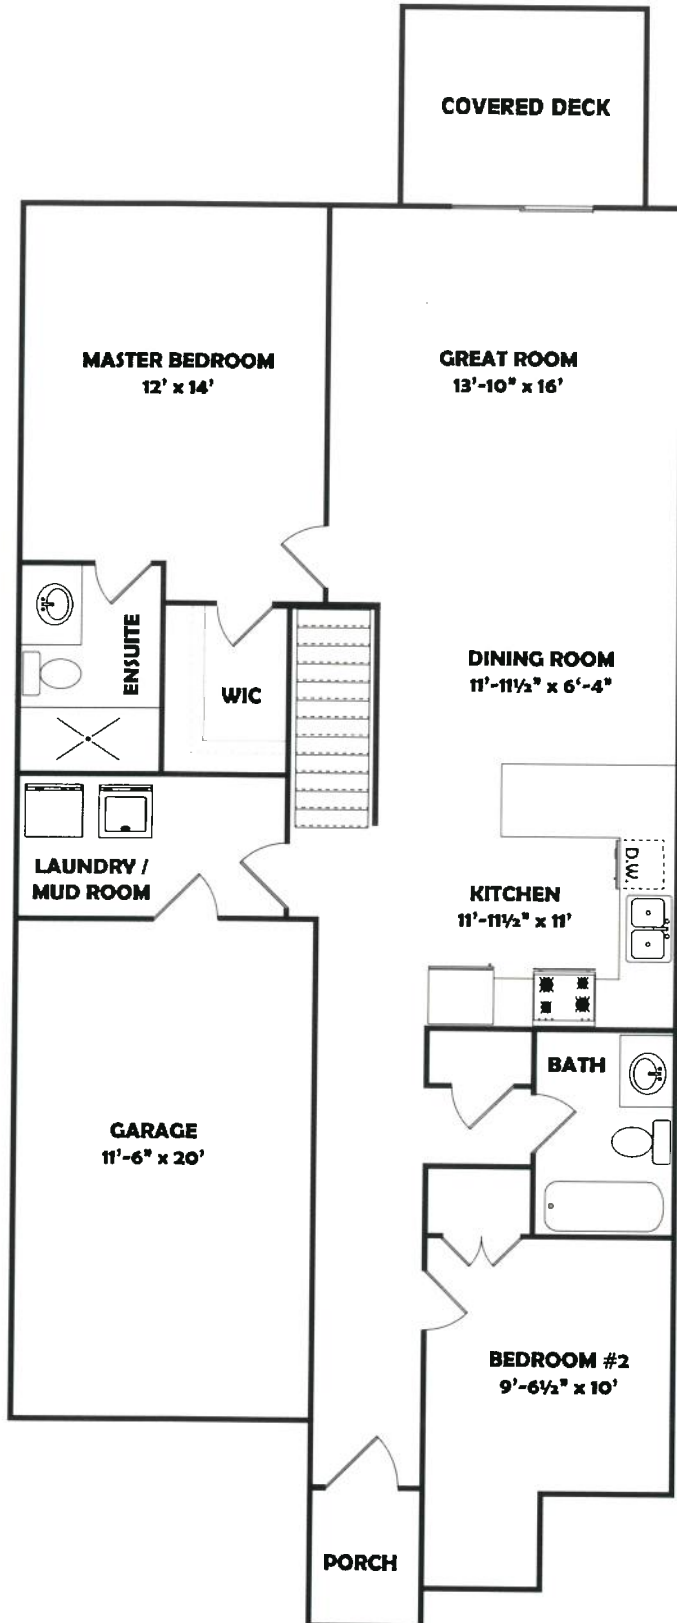

# "MARKEN" HOMES

Dream, Design, Build  
905-374-7533

**Main Floor: 1480 SF**  
\*room sizes are approximations

# "MARKEN" HOMES

Dream, Design, Build  
905-374-7533

**Main Floor: 1480 SF**  
\*room sizes are approximations

MEADOW  
VALE  
ESTATES

# "MARKEN" HOMES

Dream, Design, Build  
905-374-7533

**Main Floor: 1250 SF**  
\*room sizes are approximations

# "MARKEN" HOMES

Dream, Design, Build  
905-374-7533

**Main Floor: 1250 SF**  
\*room sizes are approximations

MEADOW  
VALE  
ESTATES