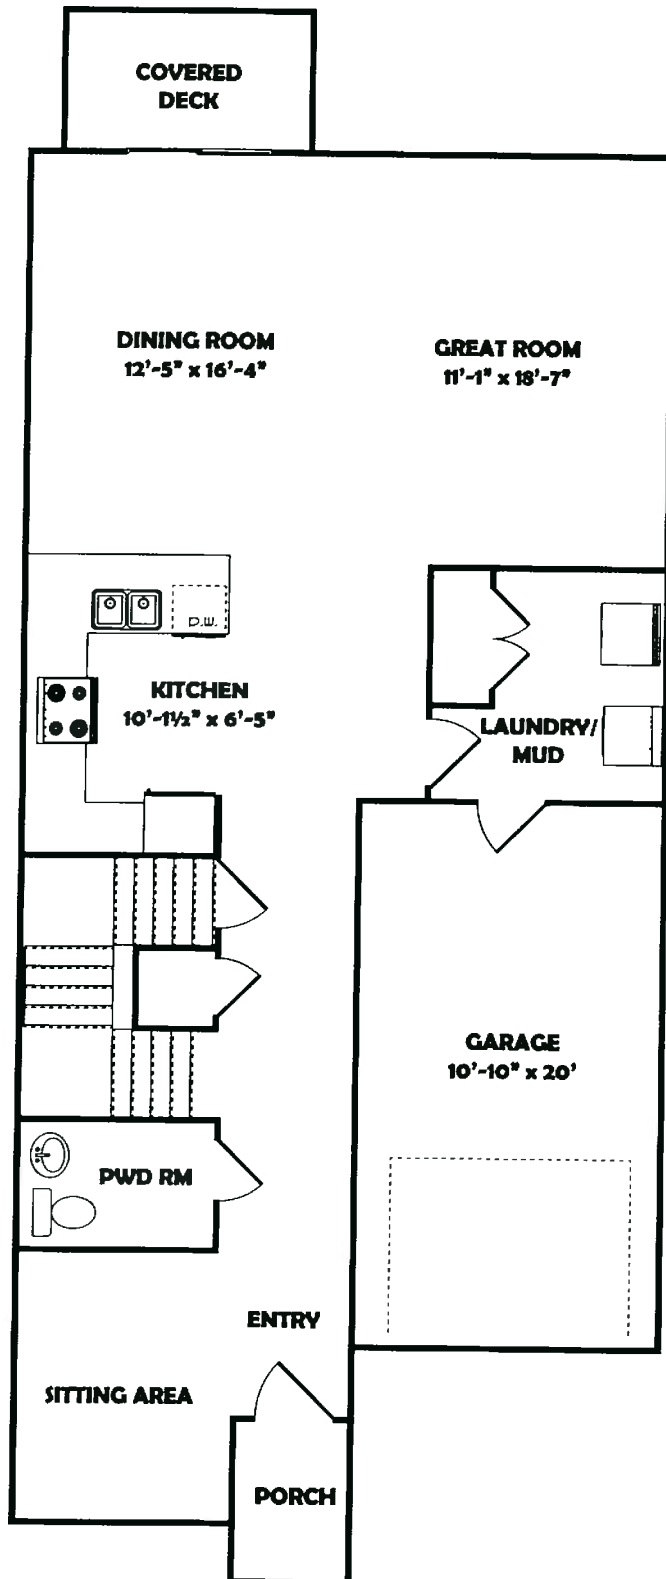

# "MARKEN" HOMES

Dream, Design, Build  
905-374-7533

**Main Floor: 1250 SF**  
\*room sizes are approximations

# "MARKEN" HOMES

Dream, Design, Build  
905-374-7533

**Main Floor: 1250 SF**  
\*room sizes are approximations

MEADOW  
VALE  
ESTATES

# "MARKEN" HOMES

Dream, Design, Build  
905-374-7533

**Main Floor: 1000 SF**  
**Second Floor: 1100 SF**  
\*room sizes are approximations

**MEADOW VALE**  
ESTATES

# "MARKEN" HOMES

Dream, Design, Build  
905-374-7533

Main Floor: 1000 SF  
Second Floor: 1100 SF  
\*room sizes are approximations

MEADOW  
VALE  
ESTATES