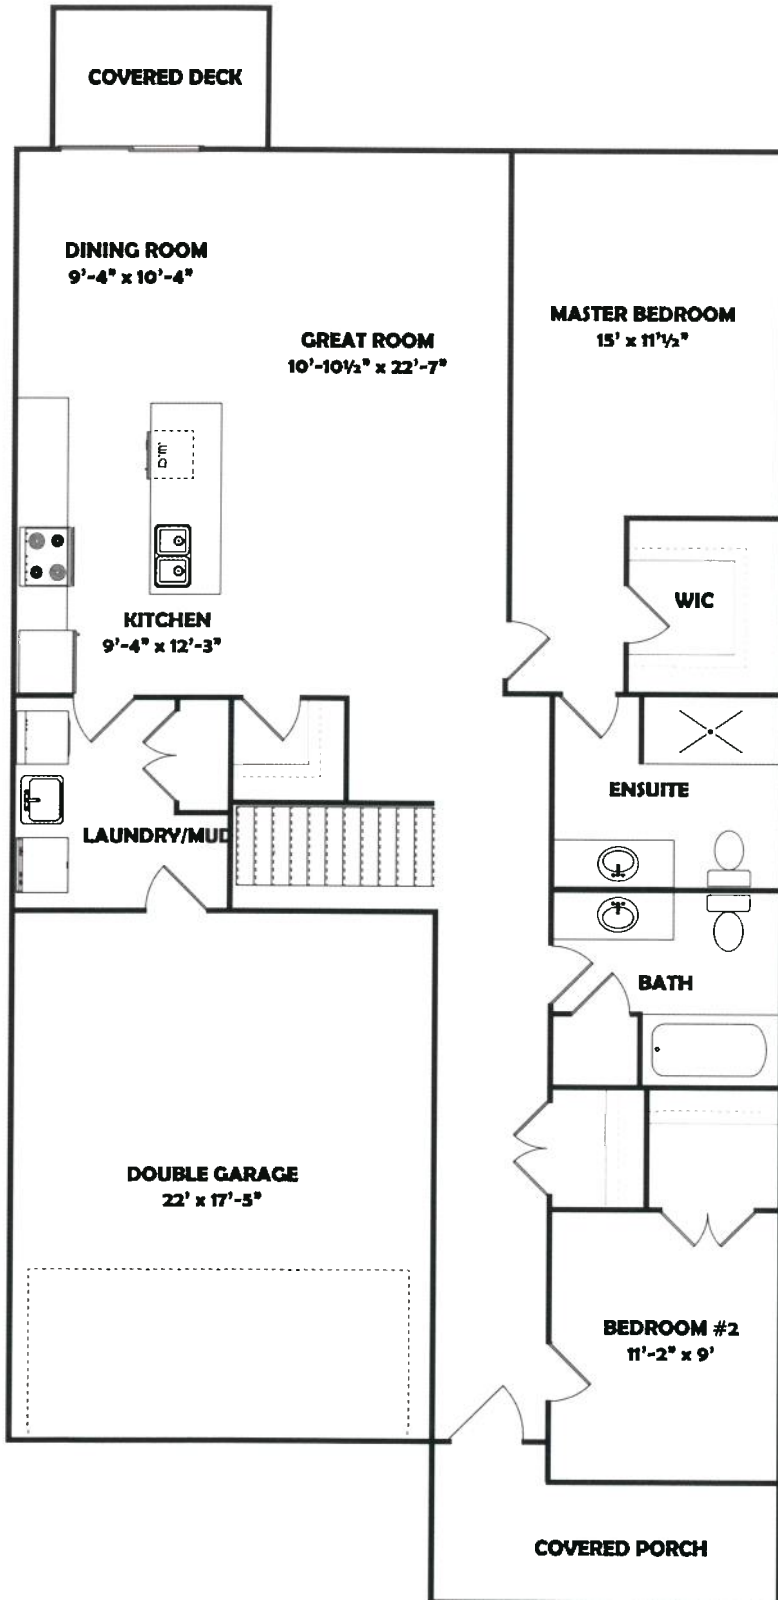

# "MARKEN" HOMES

Dream, Design, Build  
905-374-7533

**Main Floor: 1480 SF**  
\*room sizes are approximations

# "MARKEN" HOMES

Dream, Design, Build  
905-374-7533

**Main Floor: 1480 SF**  
\*room sizes are approximations

MEADOW  
VALE  
ESTATES

# "MARKEN" HOMES

Dream, Design, Build  
905-374-7533

**Main Floor: 1250 SF**  
\*room sizes are approximations

# "MARKEN" HOMES

Dream, Design, Build  
905-374-7533

**Main Floor: 1250 SF**  
\*room sizes are approximations

MEADOW  
VALE  
ESTATES