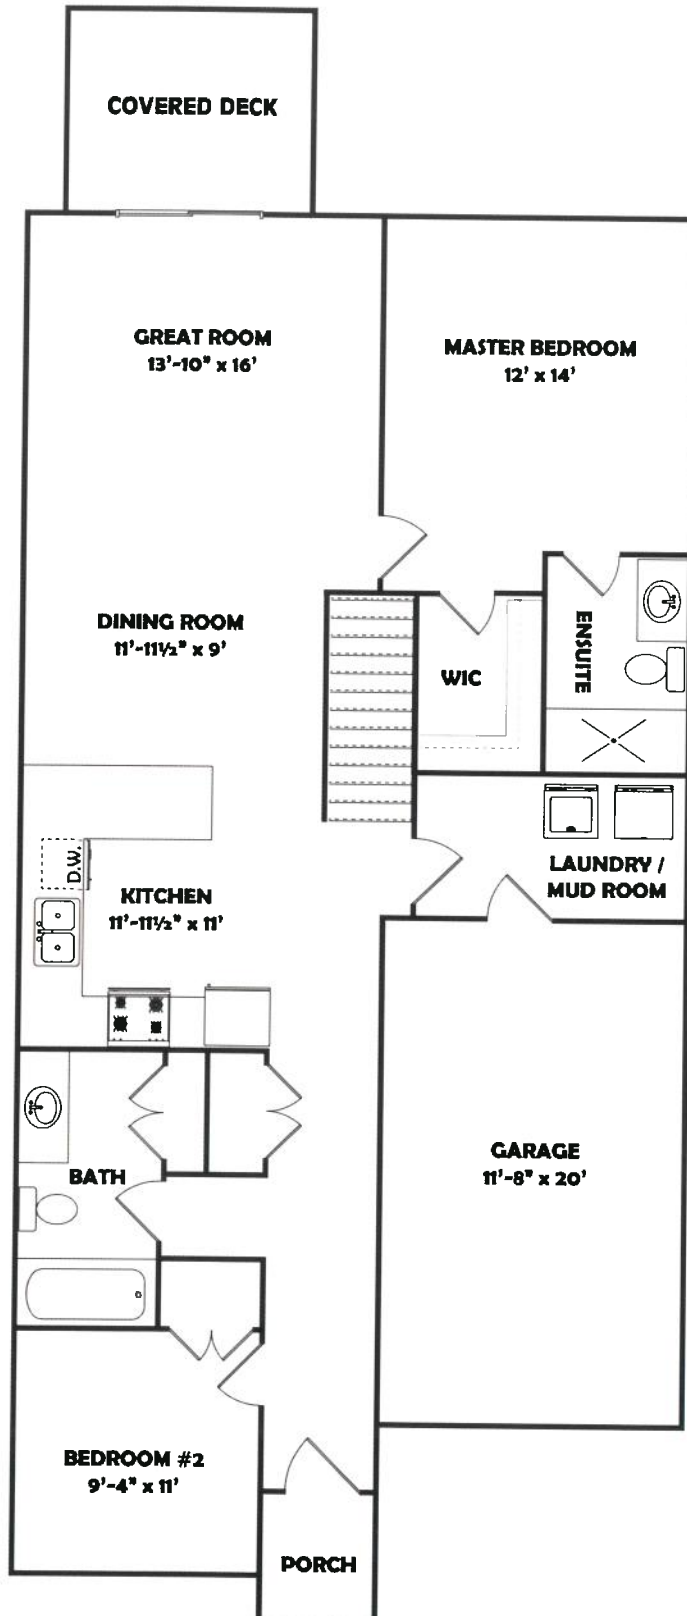

# "MARKEN" HOMES

Dream, Design, Build  
905-374-7533

**Main Floor: 1480 SF**  
\*room sizes are approximations

# "MARKEN" HOMES

Dream, Design, Build  
905-374-7533

**Main Floor: 1250 SF**  
\*room sizes are approximations

# "MARKEN" HOMES

Dream, Design, Build  
905-374-7533

**Main Floor: 1250 SF**  
\*room sizes are approximations

MEADOW  
VALE  
ESTATES

# "MARKEN" HOMES

Dream, Design, Build  
905-374-7533

**Main Floor: 1000 SF**  
**Second Floor: 1100 SF**  
\*room sizes are approximations

**MEADOW VALE**  
ESTATES