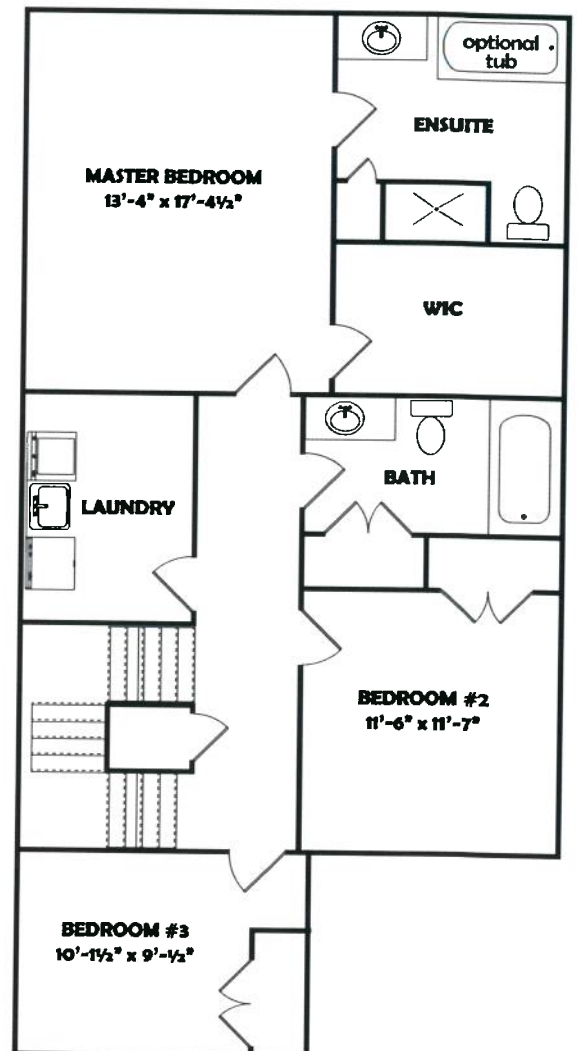

# "MARKEN" HOMES

Dream, Design, Build  
905-374-7533

**Main Floor: 1250 SF**  
\*room sizes are approximations

# "MARKEN" HOMES

Dream, Design, Build  
905-374-7533

**Main Floor: 1250 SF**  
\*room sizes are approximations

MEADOW  
VALE  
ESTATES

# "MARKEN" HOMES

Dream, Design, Build  
905-374-7533

**Main Floor: 1000 SF**  
**Second Floor: 1100 SF**  
\*room sizes are approximations

**MEADOW VALE**  
ESTATES

# "MARKEN" HOMES

Dream, Design, Build  
905-374-7533

Main Floor: 1000 SF  
Second Floor: 1100 SF  
\*room sizes are approximations

MEADOW  
VALE  
ESTATES